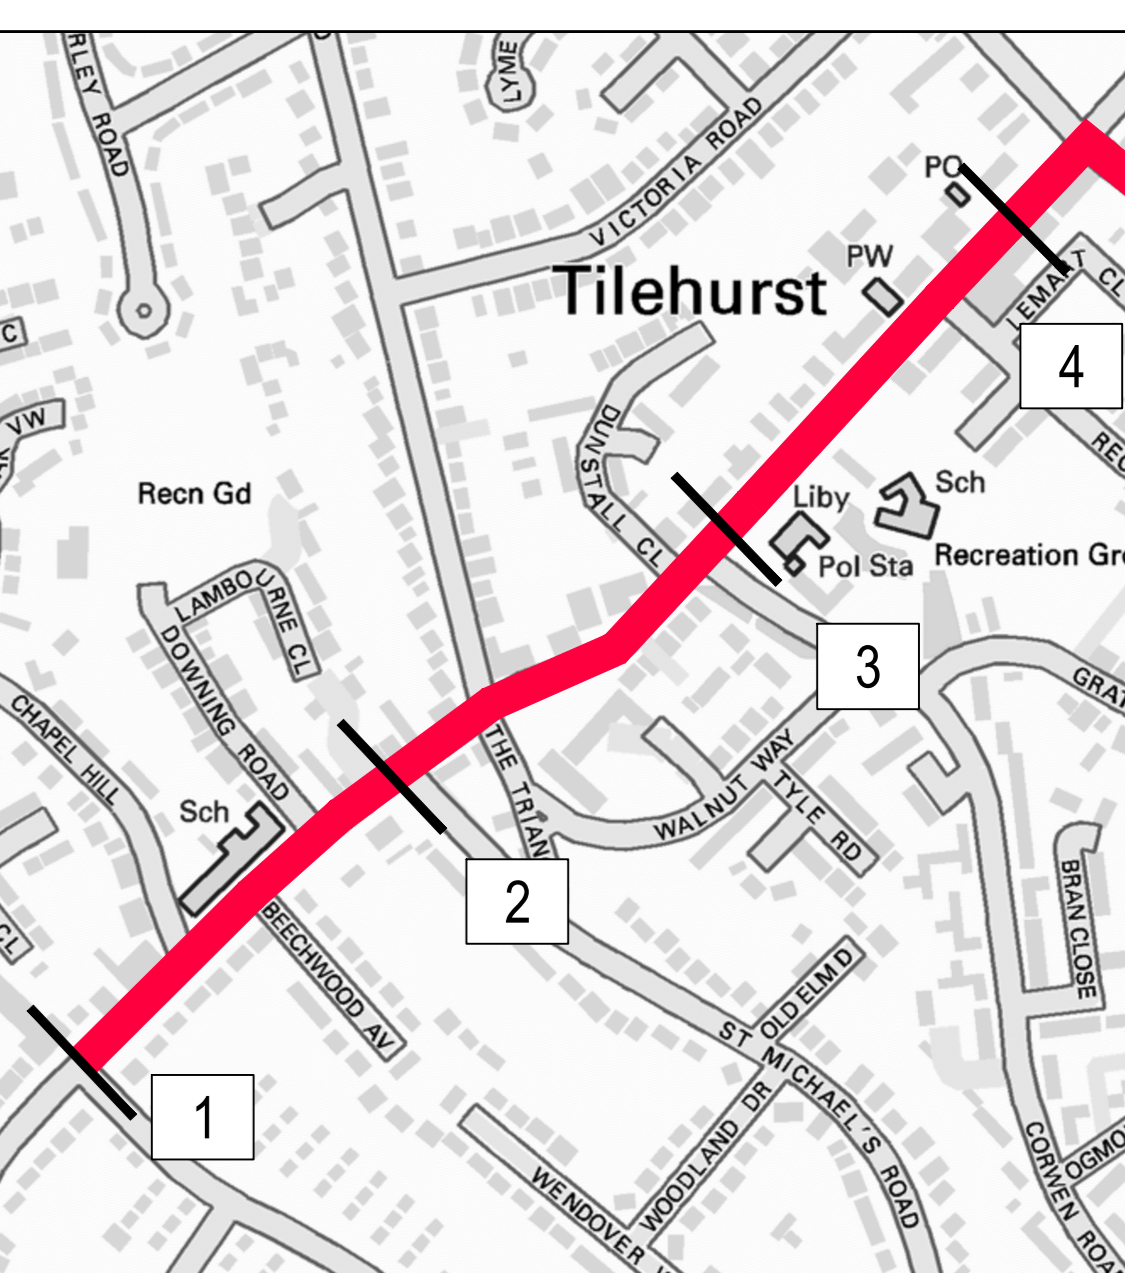

# Mayfair to Westwood Road

**RED ROUTE**

**No stopping at any time**

VIEWPORT 2

# Westwood Road to Norcot Road

- Key:
- Existing Yellow Lines Turned To Red
  - Existing Parking Bays
  - Existing Disabled Parking Bays
  - Existing Loading Bays
  - Proposed Loading Bays
  - Proposed Parking Bays
  - Proposed Red Lines
  - Pubs, Eateries & Garages
  - Shops